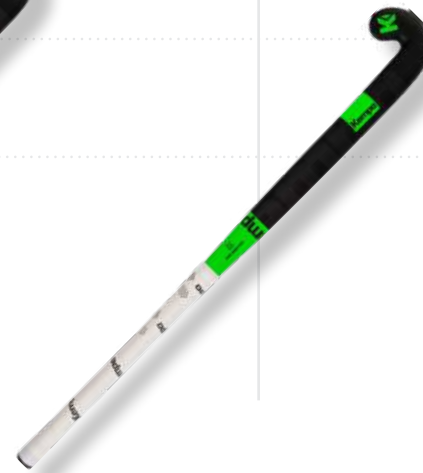

**Kempa**

RANGE 2021

**Hockey** Redefined

**CrazyBow<sup>3D</sup>**

25mm Curve  
 20cm from Head  
 Thin Head  
 3D Hook

**ExtremeAttack<sup>3D</sup>**

25mm Curve  
 20cm from Head  
 Thin Head  
 3D Hook

**LateBow<sup>3D</sup>**

25mm Curve  
 23cm from Head  
 Thin Head  
 3D Hook

**LowBow<sup>3D</sup>**

25mm Curve  
 25cm from Head  
 Thin Head  
 3D Hook

**LowBow**

25mm Curve  
 25cm from Head  
 Regular Head  
 Regular Hook

Carbon content scale : A higher carbon content indicates higher stick stiffness, which means increased hitting power.

## Kempa 1.0

Carbon 95%  
Kevlar 05%  
Fibreglass 00%

**Maxi Head**  
**36.5 / 37.5**

Ultra performance,  
with the looks to  
match.

## Kempa 2.0 Evolution

Carbon 90%  
Kevlar 05%  
Fibreglass 05%

**Maxi Pro Head**  
**36.5 / 37.5**

New model  
for 2021 with  
CrazyBow!

**\* NEW 2021 MODEL**