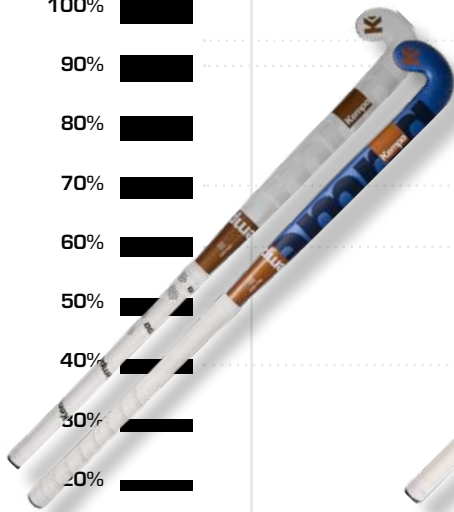

25mm Curve  
 23cm from Head  
 Thin Head  
 3D Hook

**LowBow<sup>3D</sup>**

25mm Curve  
 25cm from Head  
 Thin Head  
 3D Hook

**LowBow**

25mm Curve  
 25cm from Head  
 Regular Head  
 Regular Hook

Carbon content scale : A higher carbon content indicates higher stick stiffness, which means increased hitting power.

## Kempa 1.0

Carbon 95%  
Kevlar 05%  
Fibreglass 00%

**Maxi Head**  
**36.5 / 37.5**

Ultra performance,  
with the looks to  
match.

## Kempa 2.0 Evolution

Carbon 90%  
Kevlar 05%  
Fibreglass 05%

**Maxi Pro Head**  
**36.5 / 37.5**

New model  
for 2021 with  
CrazyBow!

**\* NEW 2021 MODEL**